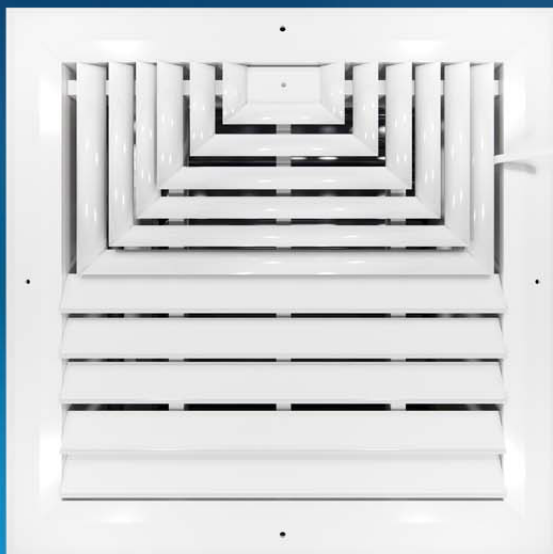

YVCDVENTS
GRILLES AND DIFFUSERS

1 WAY

2 WAYS

2 WAYS 90°

3 WAYS

4 WAYS

www.yvcdvents.com

SQUARE FIXED DIFFUSER