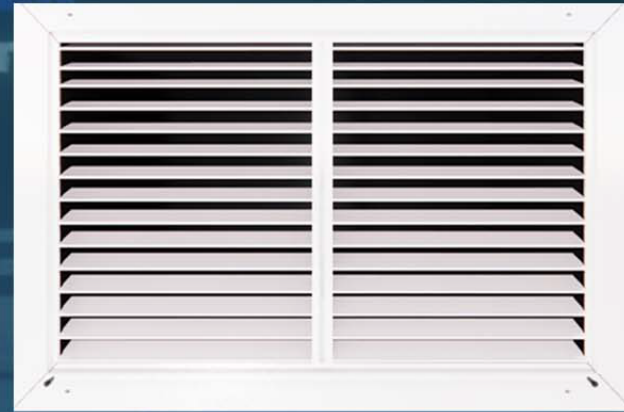

5 SLOTS

LINEAR DIFFUSER

HORIZONTAL

FILTER HOLDER

SQUARE

HIGH IMPACT

VERTICAL

RETURN GRILLES

www.yvcdvents.com

YVCDVENTS
GRILLES AND DIFFUSERS

SINGLE DEFLECTION HORIZONTAL

SINGLE DEFLECTION WITH FLOW CONTROL

DOUBLE DEFLECTION WITH FLOW CONTROL

www.yvcdvents.com

SUPPLY GRILLES

YVCDVENTS